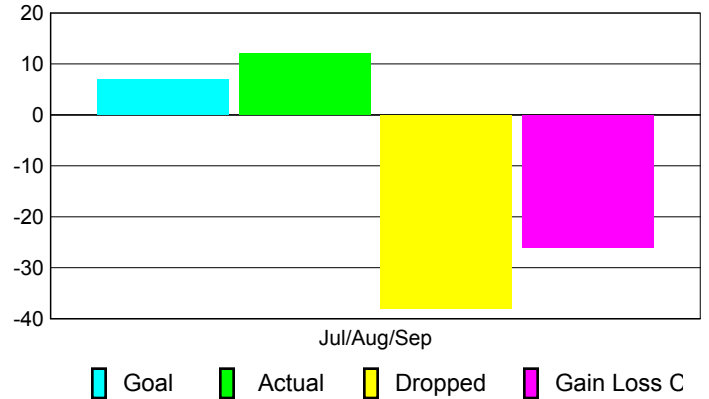

GMT: **TERRY GRAHAM**

Location: **NEW BRUNSWICK**

GMT CA: **2**

CLUBS

Club Results
2010-2011

Clubs
2009-2010

Month	New Club Goal	Actual New Clubs	Actual Dropped Clubs	Gain/Loss of Clubs	Gain/Loss of Clubs
Jul/Aug/Sep	0	0	0	0	0
Totals	0	0	0	0	0

Club Results 2010-2011

Goal, New, Dropped, Gain/Loss

MEMBERSHIP

Membership Results
2010-2011

Membership
2009-2010

Month	Net Memb Goal	Actual New Memb	Actual Dropped Memb	Gain/Loss of Memb	Gain/Loss of Memb
Jul/Aug/Sep	7	12	-38	-26	0
Totals	7	12	-38	-26	0

Membership Results 2010-2011

Goal, New, Dropped, Gain/Loss

Comparison of Club Gain/Loss

Current Year Compared to the Previous Year

Comparison of Membership Gain/Loss

Current Year Compared to the Previous Year